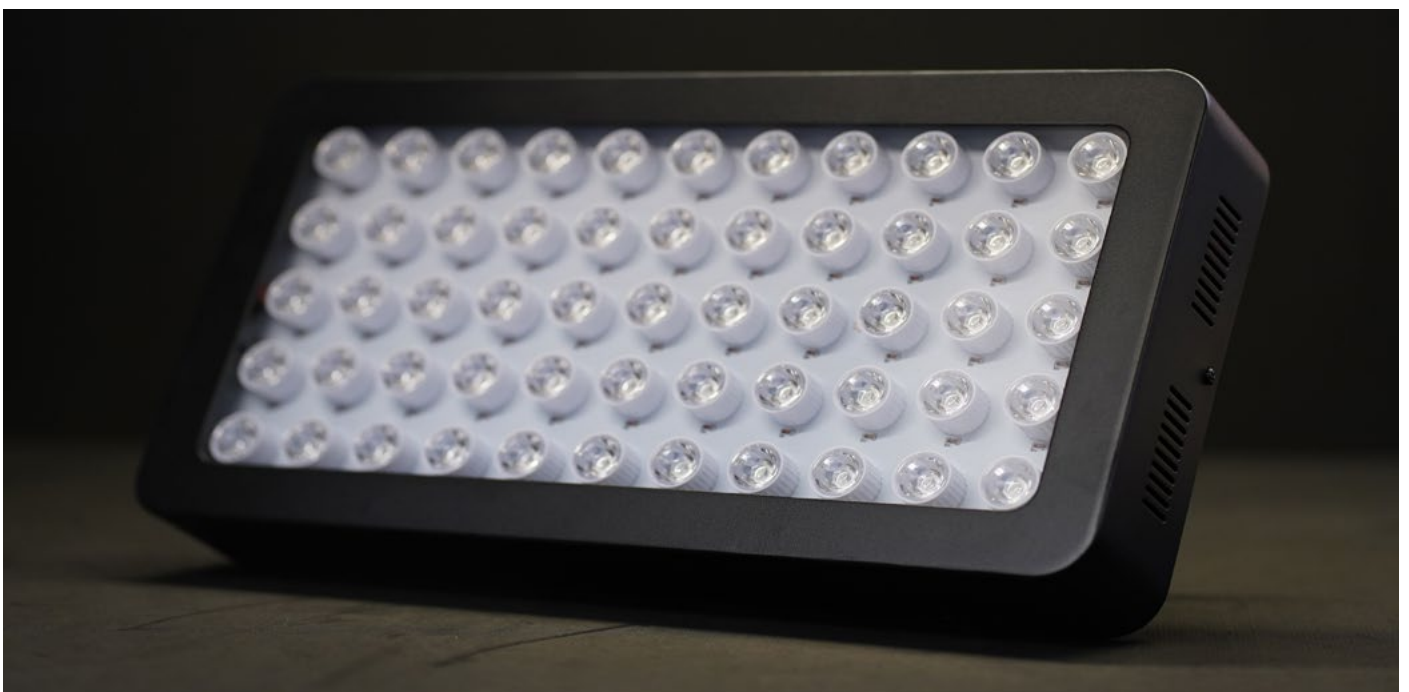

TECHNOLOGY

3D CAMERA DETECTION SYSTEM USB3

2 x Super Speed Cameras working simultaneously at separate 90 degree angles, creating world's most accurate indoor 3D Ball Flight Model. Low Voltage high quality cmos sensors, capture 1,000 frames per second. Tracking moving objects very accurately, measuring 50 separate positions, from launch strike point for 3m of ball flight.

INFRARED LIGHTING

Our infrared light system offers low maintenance with lifespan of 50,000+ hours. Delivering powerful 850nm spectrum from 60 LED lights with a beam angle of 60°, ensuring that the complete detection area from the player to the screen is met. Our 3D Detection System measures the moving objects and the player.