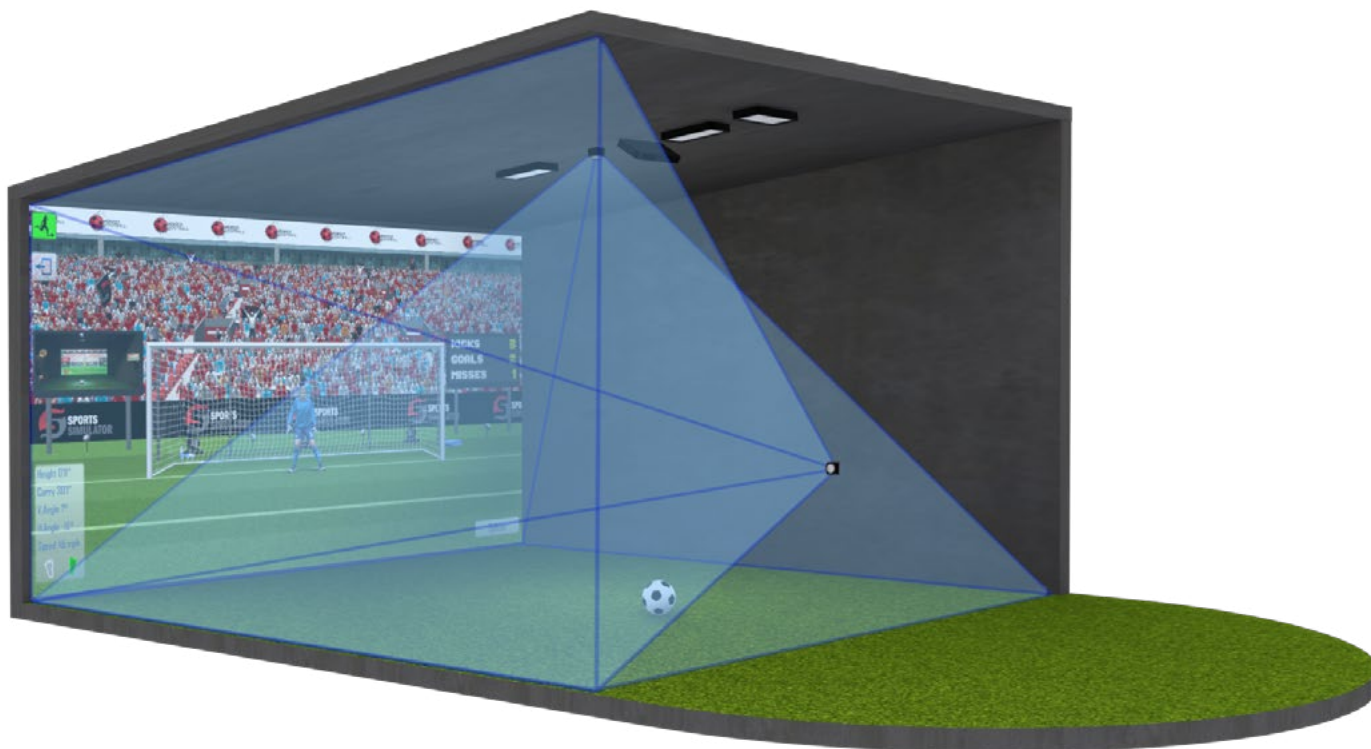

SPORTS BAY DETECTION COVERAGE