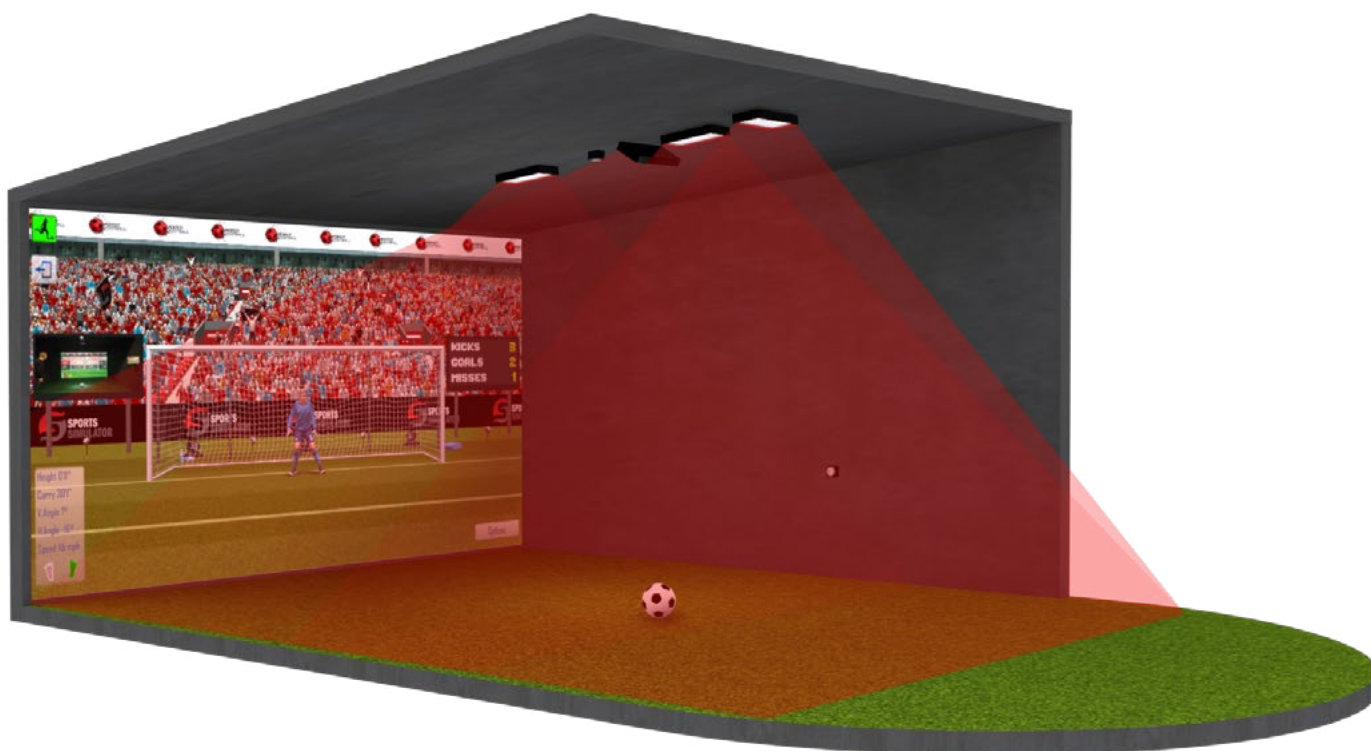

CAMERA DETECTION COVERAGE

INFRARED LIGHTING COVERAGE