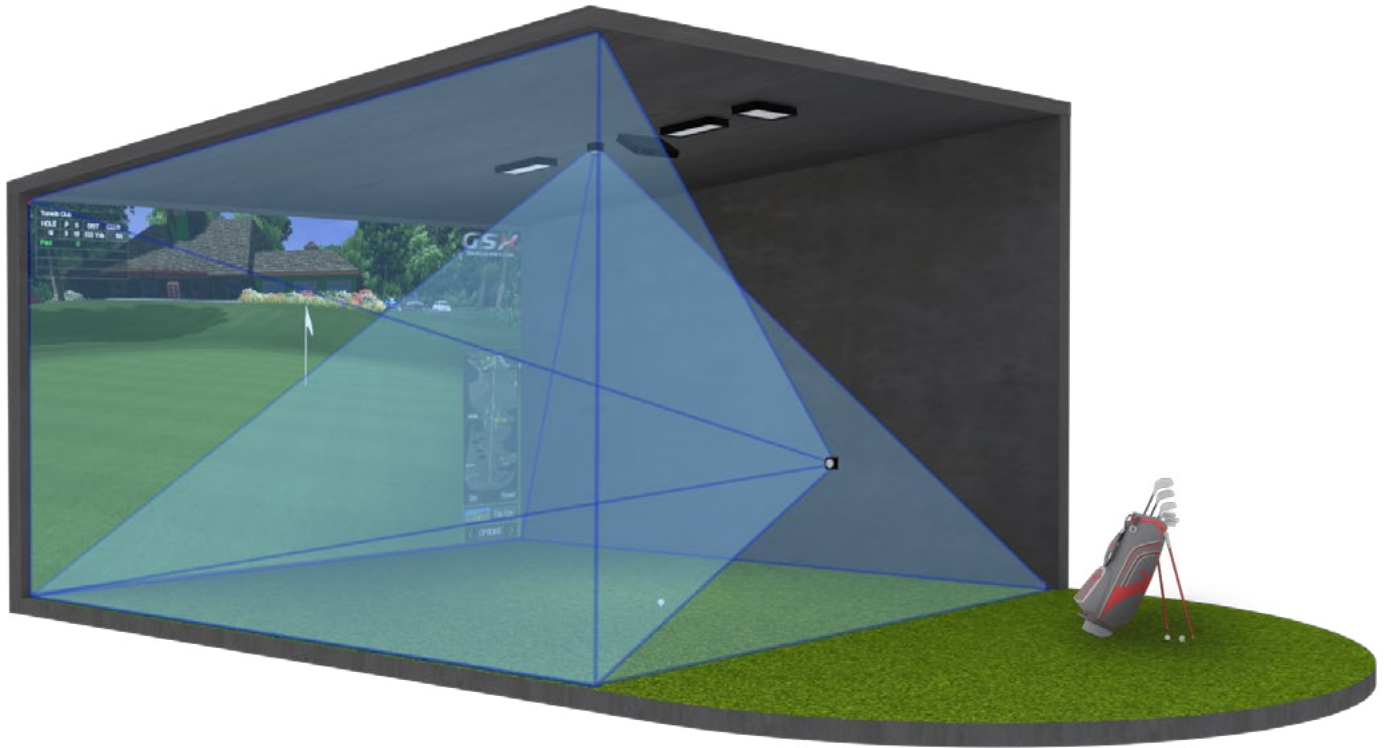

SPORTS BAY DETECTION COVERAGE

CAMERA DETECTION COVERAGE

INFRARED LIGHTING COVERAGE

GOLF BAY DETECTION COVERAGE

CAMERA DETECTION COVERAGE

INFRARED LIGHTING COVERAGE

TECHNOLOGY

POWERFUL PROJECTOR

Short Throw 1920 x 1080p Resolution, High Lumens, 10,000: 1 Colour Contrast, 3D TV Playable.

HI-SPEC COMPUTER

Powerful i5 Computer, Keyboard, Mouse, Speakers, pre-installed and tested System.

SIMULATOR CAGE