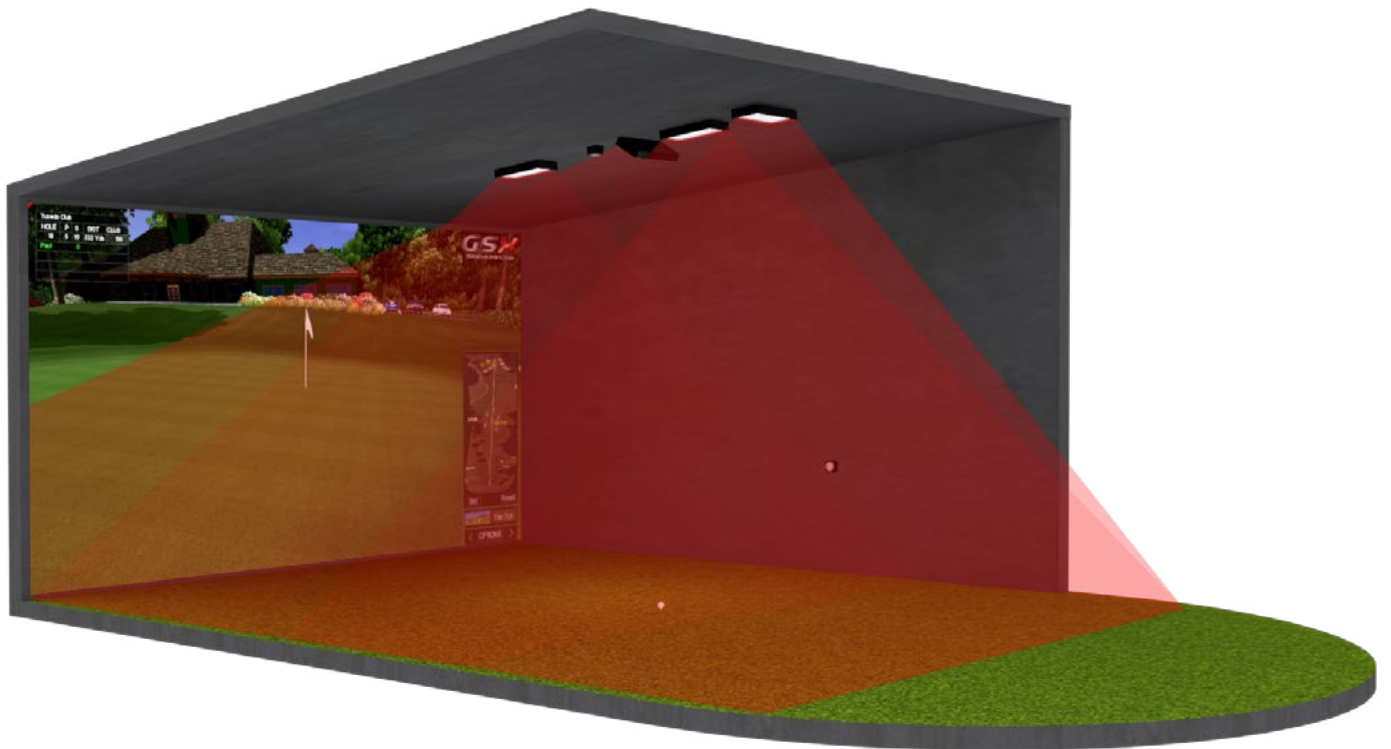

SPORTS BAY DETECTION COVERAGE

CAMERA DETECTION COVERAGE

INFRARED LIGHTING COVERAGE

GOLF BAY DETECTION COVERAGE

CAMERA DETECTION COVERAGE

INFRARED LIGHTING COVERAGE

TECHNOLOGY

POWERFUL PROJECTOR

Short Throw 1920 x 1080p Resolution, High Lumens, 10,000: 1 Colour Contrast, 3D TV Playable.

HI-SPEC COMPUTER

Powerful i5 Computer, Keyboard, Mouse, Speakers, pre-installed and tested System.

SIMULATOR CAGE