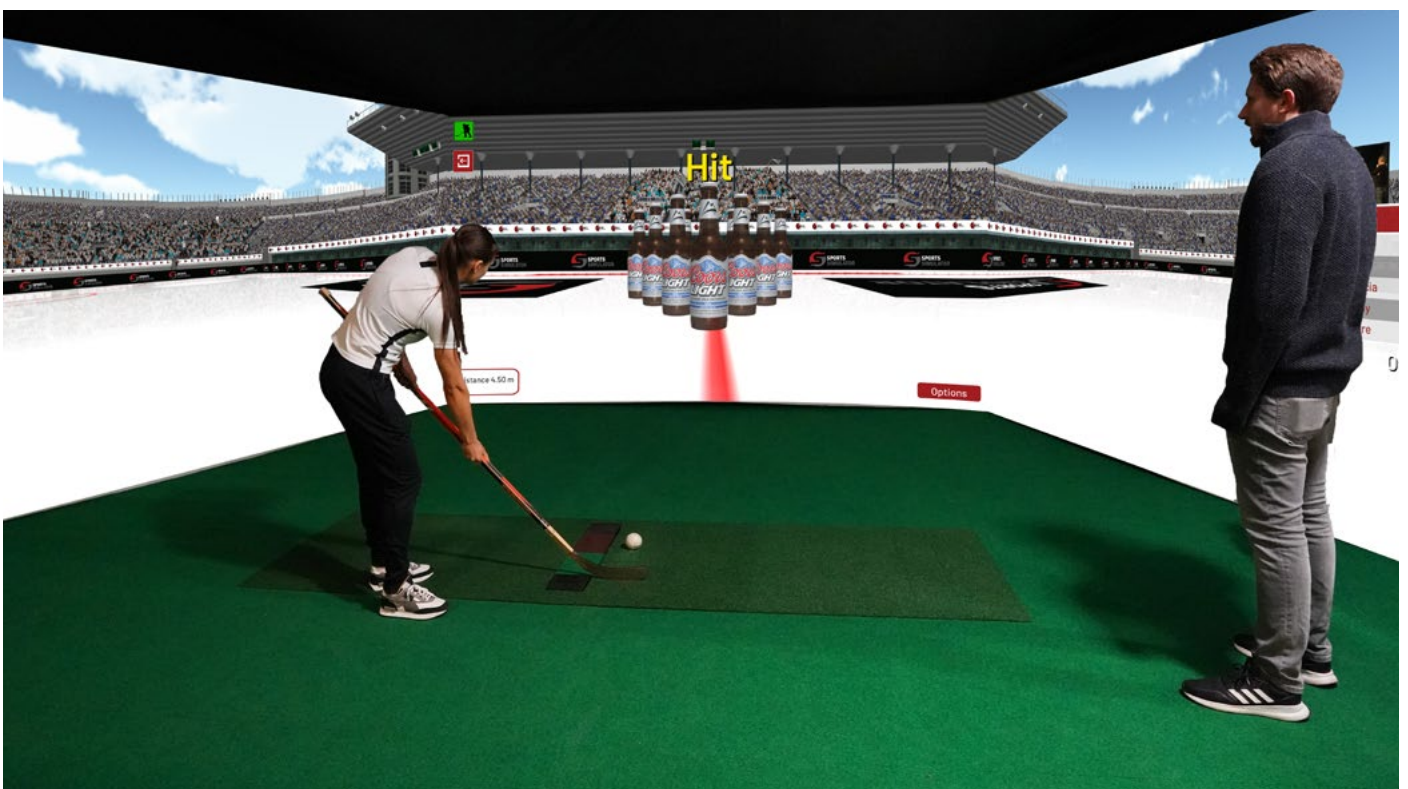

LITE MAX EDITION

Overhead Camera Detection System
Surround PVC Cage and Screen
Choice of Any Two Sports

TECHNOLOGY

**Overhead Camera System
Infrared Lighting System
High Definition Projector
High Spec Computer System
Steel Framework Structure
Surround PVC Cage & Screen
Grassed Flooring
Synthetic Strike Surface**