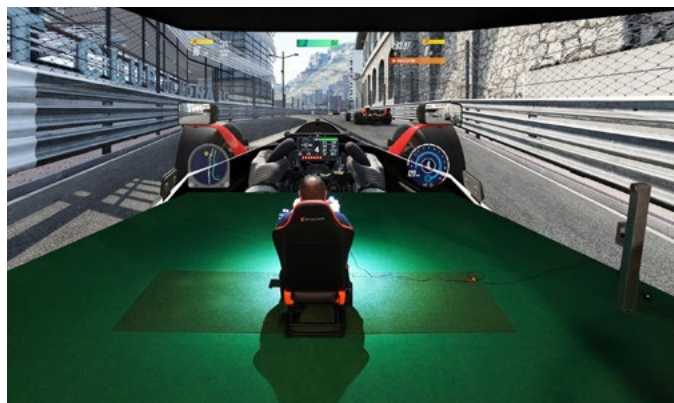

# GSX GOLF SIMULATOR

**200+ TOUR GOLF COURSES**

**MEASURED 3D ACCURACY**

**LONGEST DRIVE COMPETITION**

**NEAREST TO PIN COMPETITION**

**LATEST 3D GRAPHICS ENGINE**

**REAL WEATHER CONDITIONS**

**65+ VIRTUAL DRIVING RANGES**

**65+ VIRTUAL CHIPPING AREAS**

**65+ VIRTUAL PUTTING GREENS**

**DIGITAL VIDEO COACHING**

**REAL LIFE REFERENCED DATA**

**ENHANCED CONTOURED TERRAIN**

**16+ LANGUAGES AVAILABLE**

**3D BUSHES AND PLANTS**

**MOVING GOLF CARTS & BIRDS**

## 4K RACING SIMULATOR

**4K Racing Simulator consisting of:**  
Racing Seat, Steering Wheel, Pedals,  
Cabling &  
Racing Software:  
200 - Cars Available  
39 - Car Manufacturers  
120 - Race Tracks  
Career Mode & Online Network  
Competitions

## 4K SHOOTING SIMULATOR

**4k Shooting Simulator consisting of:**  
2 Pistols, Detection Camera and 12  
games modes:  
Hunting - Boar Hunt, Deer Hunt,  
Duck Hunt, Hare Hunt.  
Training - Targets, Shooting Range,  
Turrets, Sporting Clays.  
Game Zone - Piranhas, Zombies,  
Holograms, Skull Island.