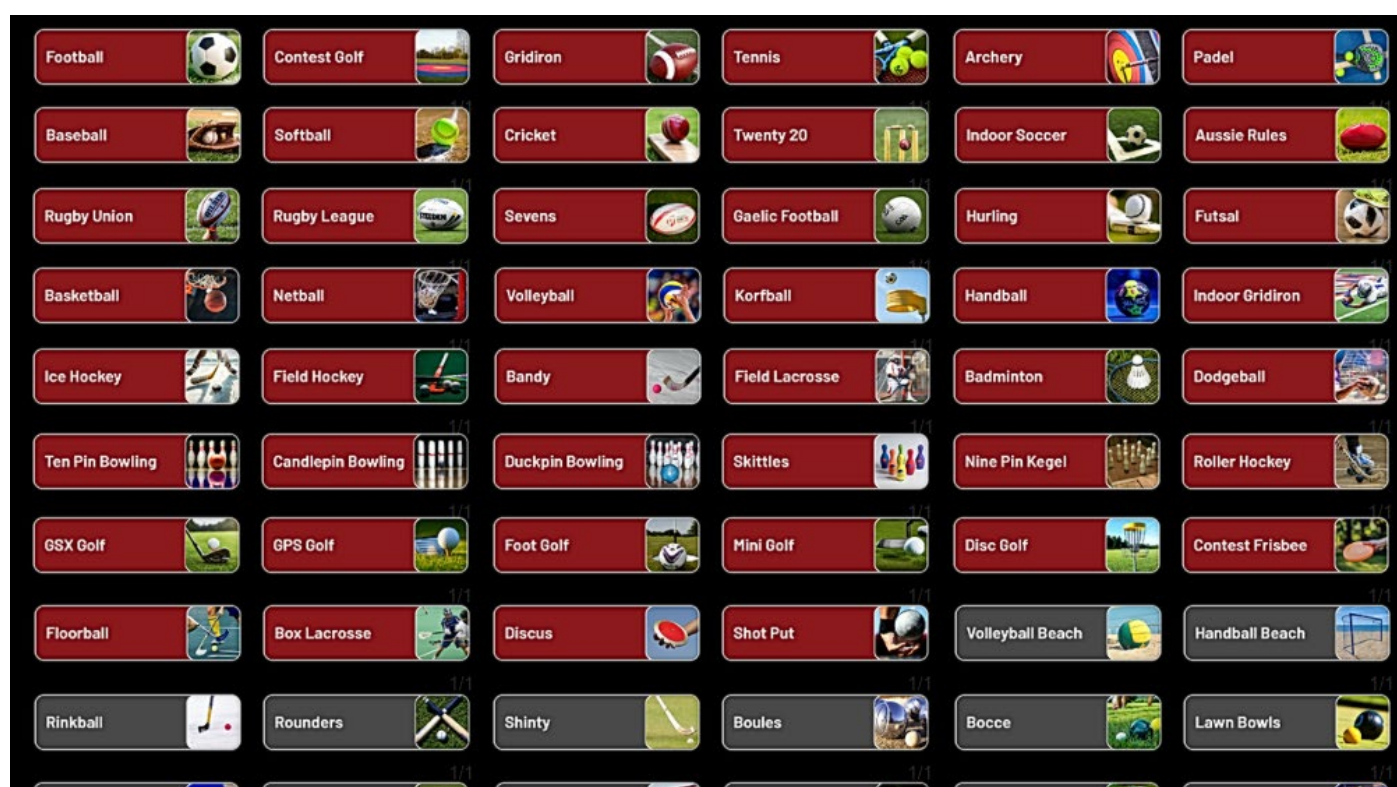

## **ULTIMATE SIMULATOR**

**ULTIMATE SIMULATOR THE MOST ADVANCED SPORTING  
SIMULATOR FEATURING 60+ SPORTS, 1,500+ CHALLENGES,  
3,000+ VENUES,**

Sports Coach Simulator have been manufacturing the world's leading simulators at our factory near London since our establishment in 1992. We now have the largest and most accurate range of sports simulators, utilising the latest technology that we develop in house

## **60+ SPORTS PLAYABLE**