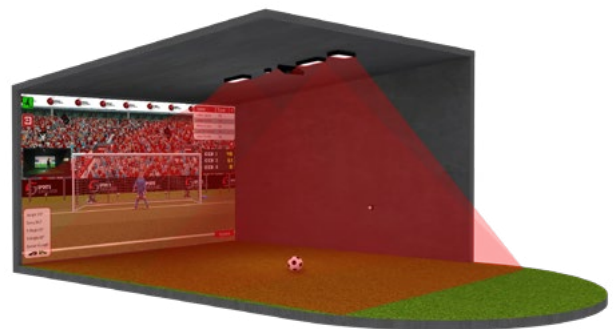

## ICE HOCKEY - GOAL SCORER

# MEASURED ACCURACY

The Super Simulator is the world's most accurate ball flight detection system. The 3D Super Speed Cameras accurately measure the moving object for 3m of flight and the club or foot for 0.5m before impact, from two separate 90 degree angles. Displaying after each shot extremely accurate measured performance data for object speed, club or foot speed, path, horizontal launch angle, face angle, vertical launch angle, back spin, impact and side spin. Enabling very realistic calculated performance data for Carry, Distance, Roll, Elevation, Shot Height and Hit Factor. Flight Analysis is so accurate that every type of shot is very realistically represented, to be utilised with shot analysis and flight analysis ensuring the ultimate coaching.