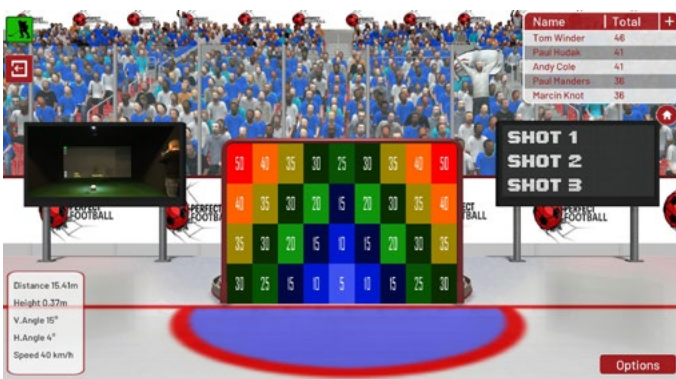

ICE HOCKEY - GOAL SCORER