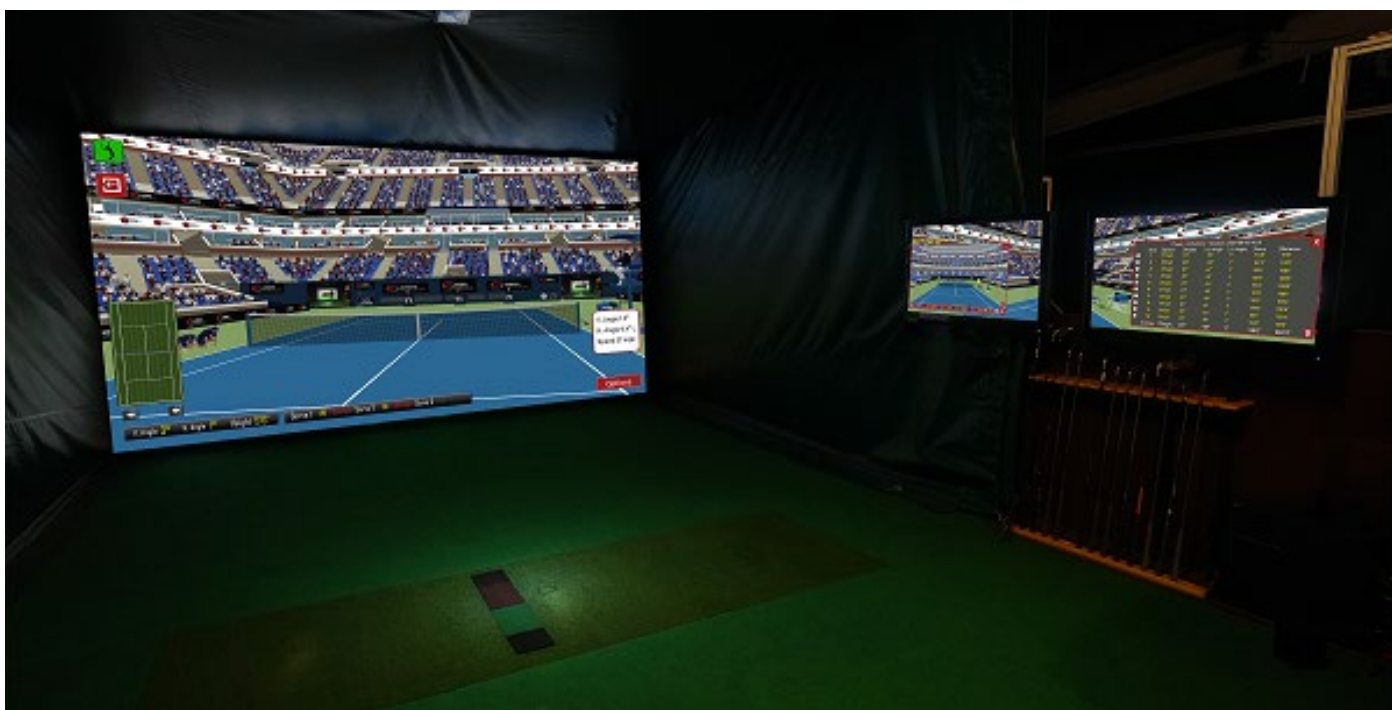

ULTIMATE COACHING

Sports & Golf Academies are now able to take training to the next level, when 3D Flight Analysis, Shot Analysis and Digital Video Analysis are combined. Ensuring players achieve a visual understanding of both their technique and the coaches instructional teaching, so their skills improve at a much faster rate. The 3D Metrics provided are tailormade for each specific sport, giving very accurate performance data for the last shot and an average of the previous 10 shots taken, ensuring coaches can evaluate; enhancing the players technique.

Comparing the current, the previous and the expected performance, so that the improvements needed can be quickly understood, revolutionising the teaching experience for players. During lessons the same 270° playing environment is often used, such as stadium, course or arena increasing the realism, the ultimate coaching for the 2020's.