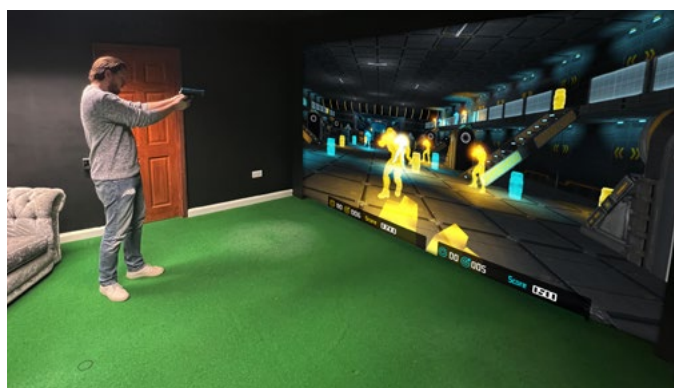

**65+ VIRTUAL CHIPPING AREAS**

**65+ VIRTUAL PUTTING GREENS**

**DIGITAL VIDEO COACHING**

**REAL LIFE REFERENCED DATA**

**ENHANCED CONTOURED TERRAIN**

**16+ LANGUAGES AVAILABLE**

**3D BUSHES AND PLANTS**

**MOVING GOLF CARTS & BIRDS**

## 4K SHOOTING SIMULATOR

**4k Shooting Simulator consisting of:**  
2 Pistols, Detection Camera and 12  
games modes:  
Hunting - Boar Hunt, Deer Hunt,  
Duck Hunt, Hare Hunt.  
Training - Targets, Shooting Range,  
Turrets, Sporting Clays.  
Game Zone - Piranhas, Zombies,  
Holograms, Skull Island.