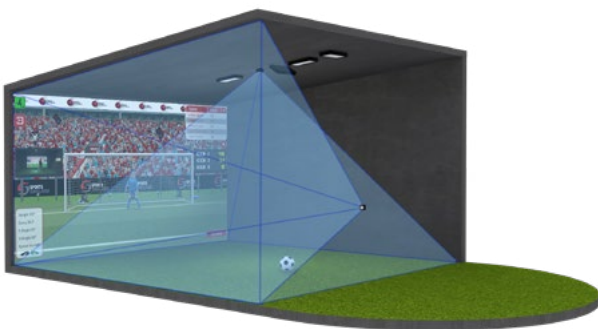

## ICE HOCKEY - GOAL SCORER

# MEASURED ACCURACY

The Super Simulator is the world's most accurate ball flight detection system. The 3D Super Speed Cameras accurately measure the moving object for 3m of flight and the club or foot for 0.5m before impact, from two separate 90 degree angles. Displaying after each shot extremely accurate measured performance data for object speed, club or foot speed, path, horizontal launch angle, face angle, vertical launch angle, back spin, impact and side spin. Enabling very realistic calculated performance data for Carry, Distance, Roll, Elevation, Shot Height and Hit Factor. Flight Analysis is so accurate that every type of shot is very realistically represented, to be utilised with shot analysis and flight analysis ensuring the ultimate coaching.