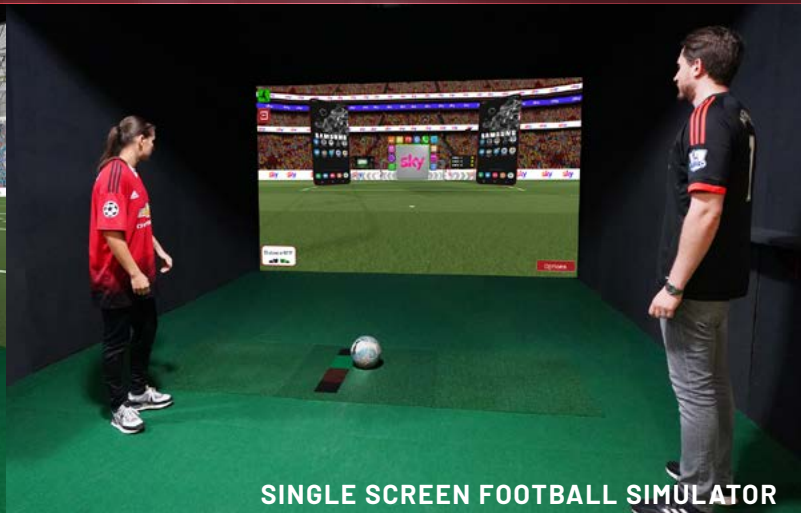

PLAY THE WORLD'S TOP SPORTING VENUES ON THE SPORTS
SIMULATOR, 60+ SPORTS - 1,500+ GAMES - 3,500+ VENUES

SURROUND SCREEN GRIDIRON SIMULATOR

SINGLE SCREEN FOOTBALL SIMULATOR

FOOTBALL

EFL CUP SEMI-FINAL 6.2.25
LIVERPOOL VS TOTTENHAM
ANFIELD, LIVERPOOL