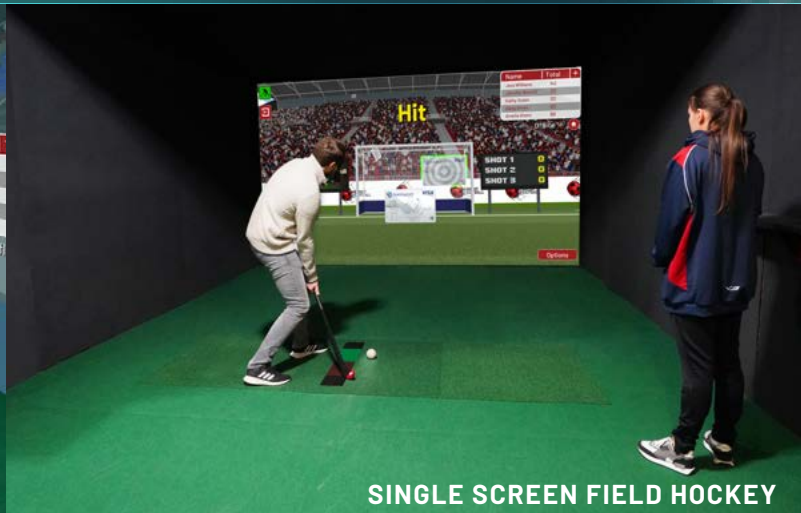

PLAY THE WORLD'S TOP SPORTING VENUES ON THE SPORTS
SIMULATOR, 60+ SPORTS - 1,500+ GAMES - 3,500+ VENUES

SURROUND SCREEN PADEL

SINGLE SCREEN FIELD HOCKEY

FOOTBALL

ENGLISH PREMIER LEAGUE
17TH AUGUST
ENGLAND